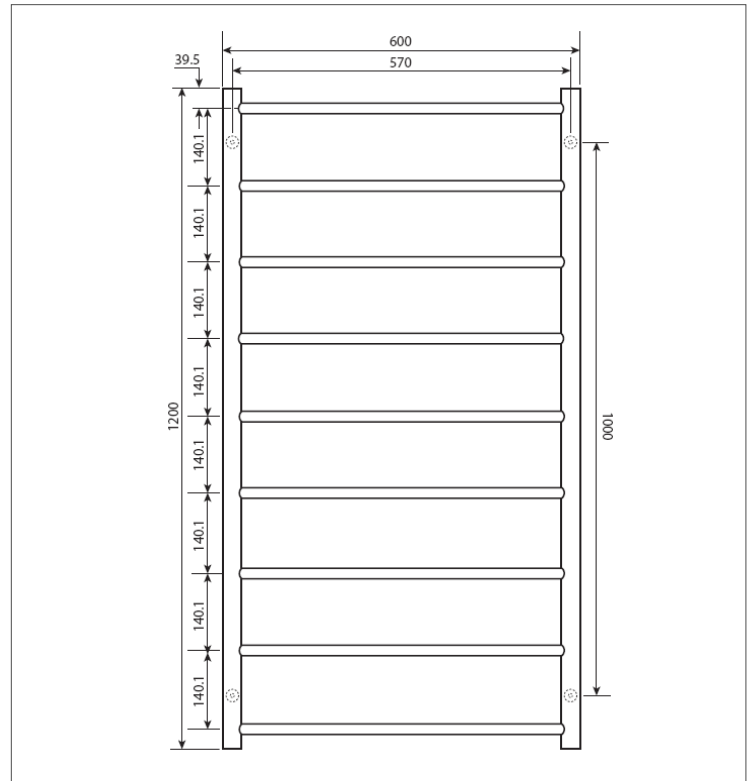

Forme Retro fit - 9 bar ROUND

Product code : HTR-TR0904LP

600(w) x 1200(h) x 120(d) mm

Features:

- 9 bars
- Hand polished mirror finish
- High grade stainless steel
- Left hand cable option
- Fixing kit includes diamond drill bit

Note: Manufacturing tolerances could cause variances of ± 5 mm.

Additional Information

- 115 watts
- 230-240Volts, 50Hz single phase
- Class 1 appliance – requires an earth connection
- This rail should be mounted vertically with the cord exiting from the base.
- It should be positioned at least 600mm above the floor.
- Ingress Protection Rating: IP34 – Splashproof